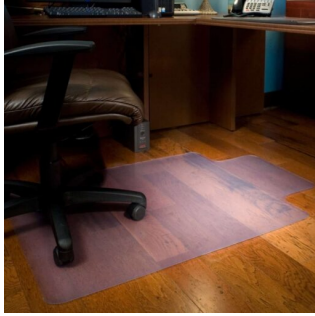

## ADDITIONAL INFORMATION

**Weight**

100 lbs

**YOU MAY ALSO LIKE...**

**[All Wood Guest  
Chair with Light  
Wood Base](#)**

**[45' X 53' Heavy Duty  
Chairmat for Hard  
Floor](#)**