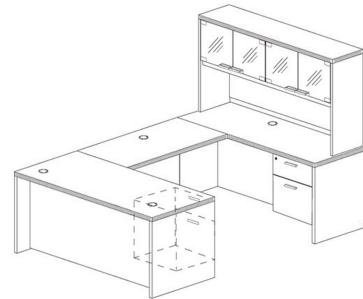

Image	SKU	Stock Status	Stock Quantity	Description	Pedestal	Color	Price
	UD6696P-1.ESP				Double	Espresso	$1,125.00

GALLERY IMAGES

PRODUCT DESCRIPTION

66" X 96" SINGE/DOUBLE PED U-DESK W/HUTCH

Key Features:

- Brand new
- Desk size 66" X 30"
- Return Size 24" X 42"
- Credenza 66" X 24"
- Hutch 66" X 15"
- Storage pedestals arrive fully assembled
- Adjusts for left-handed or right-handed configurations
- 1" thick laminate top resists scratches, stains, and spills
  - Lockable drawers with keys
- Adjustable leveling glides up to 1" to prevent wobbling
  - Front-to-back filing in the filing drawers
- Grommets for cord maintenance and protection
  - Heavy-duty cam and dowel system
    - 15+ connection points
    - 3mm edge banding